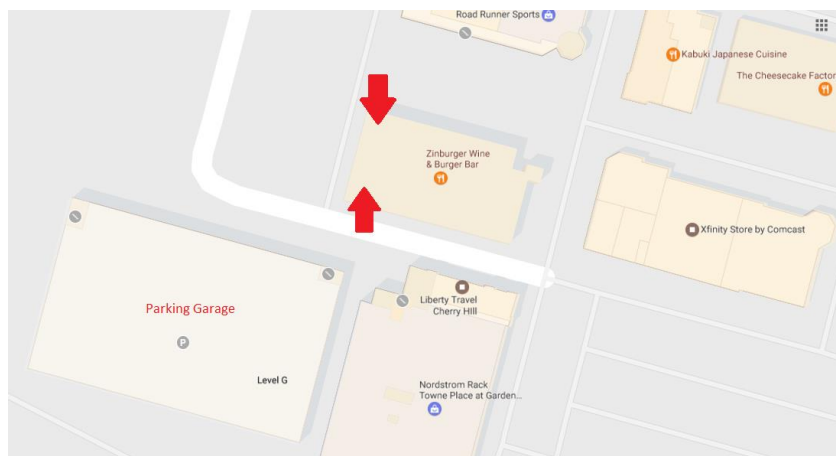

Bookminders – New Jersey Office

Office Address:

923 Haddonfield Rd Ste 300
Cherry Hill, NJ 08002

Bookminders is located at 923 Haddonfield Road, Suite 300, Cherry Hill, NJ 08002. Ample parking is available in The Market Place at Garden State Park. Our office is the building housing Regus (to the left of the fountain). From Haddonfield Rd. Turn left into The Market Place at Garden State Park and make a left at the end of the drive. You may park in the surrounding parking areas.

Once parked, please enter our building using the entrance at the rear of the building as shown by the red arrows on the following image:

BOOKMINDERS®