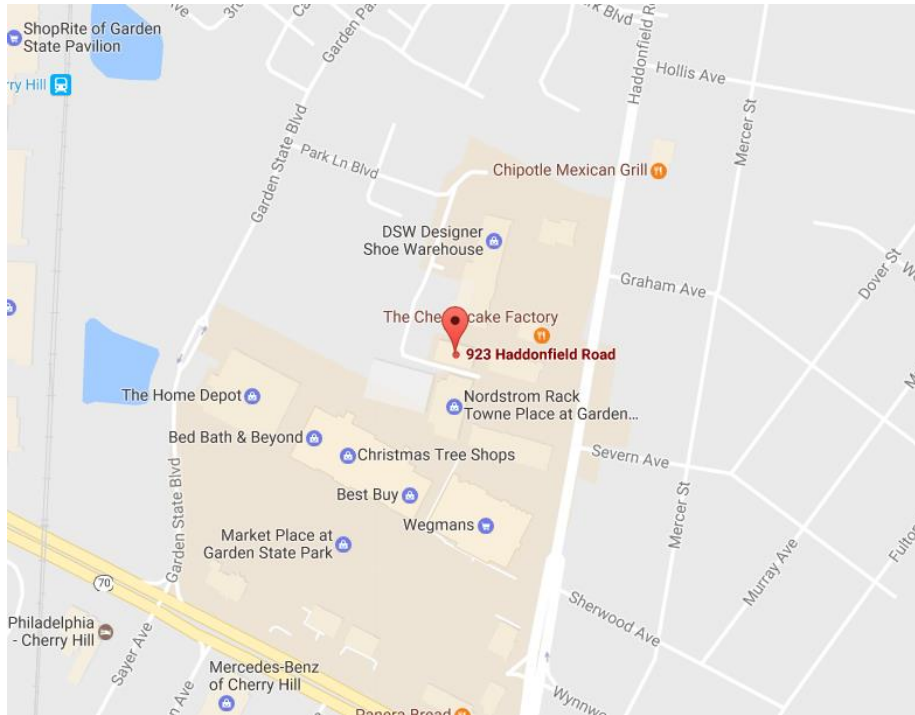

Bookminders – New Jersey Office

Office Address:

923 Haddonfield Rd Ste 300
Cherry Hill, NJ 08002

Bookminders is located at 923 Haddonfield Road, Suite 300, Cherry Hill, NJ 08002. Ample parking is available in The Market Place at Garden State Park. Our office is the building housing Regus (to the left of the fountain). From Haddonfield Rd. Turn left into The Market Place at Garden State Park and make a left at the end of the drive. You may park in the surrounding parking areas.

Once parked, please enter our building using the entrance at the rear of the building as shown by the red arrows on the following image:

BOOKMINDERS®